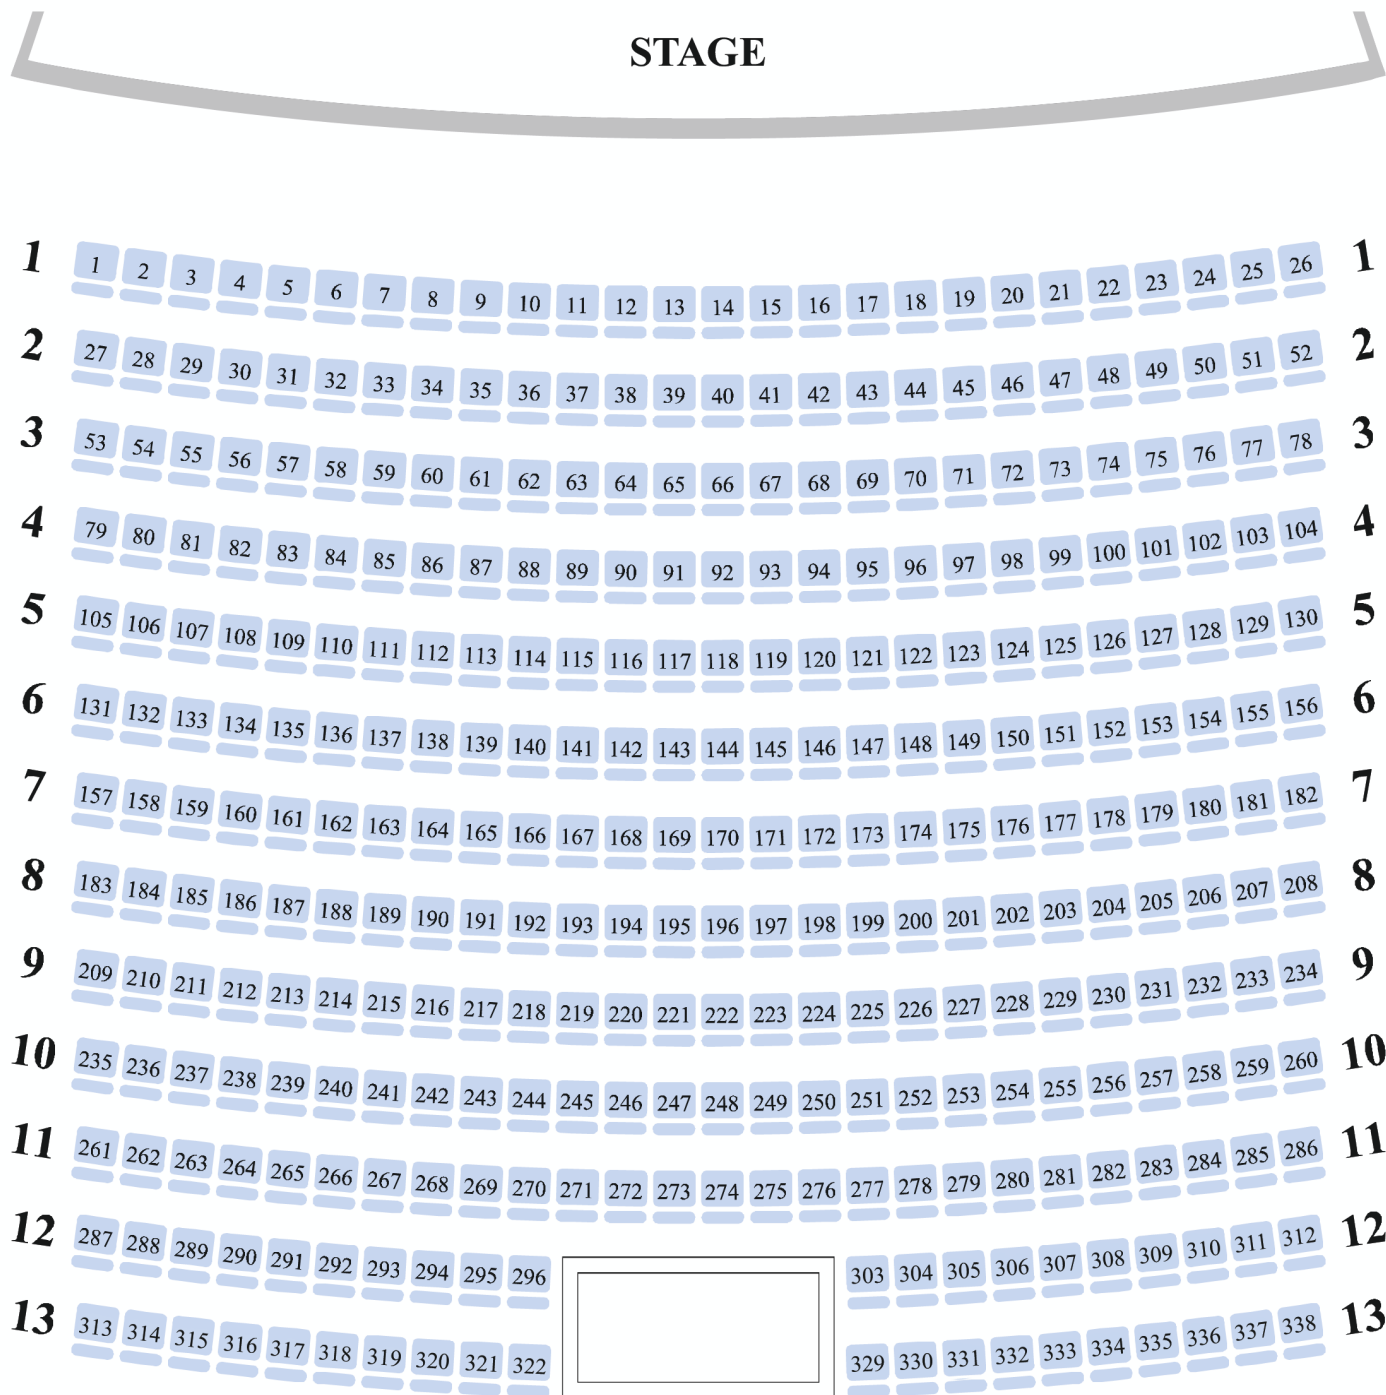

Almi Hall

The seating plan in Almi Hall can vary with each performance, affecting the number of tickets available.

There are two wheelchair places located in the Almi Hall behind row 13. Please indicate your seating preference when reserving your tickets.